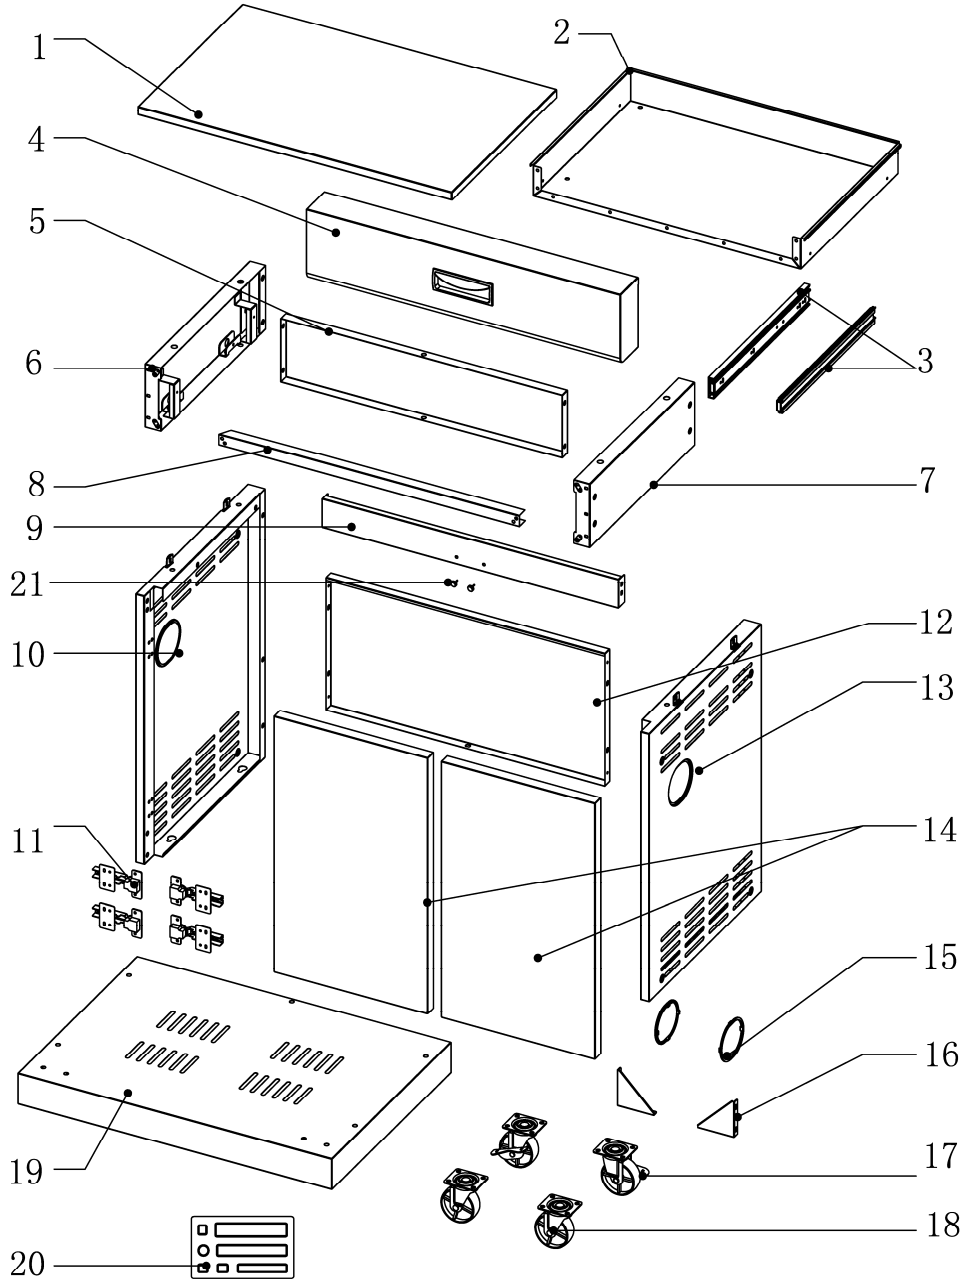

OUTDOOR BBQ

TASMAN STORAGE P/C

Part Number

553081

Storage Unit Dimensions:

Width 690mm

Depth 520 mm

Height 885mm

Month and Year of Manufacture: Sept 2019

Item	Part #	Description	Qty	Item	Part #	Description	Qty
1	9154685	Panel- Top	1	14	9154670	Door, RH/LH Black/Alcoat 4	2
2	9154686	Panel- Drawer	1	15	9153087	Ring- Plastic	2
3	9154687	Rails, Slider Set	2	16	9154674	Bracket- Triangular, Door Black	2
4	9154688	Panel- Drawer, Fascia	1	17	9153121	Castor, Locking	2
5	9154681	Panel- Rear	1	18	9153121	Castor- Locking	2
6	9154689	Panel- Side Fascia, Left	1	19	9154680	Panel- Bottom	1
7	9154690	Panel- Side Fascia, Right	1	20	9154684	Bolt- Pack	1
8	9154691	Panel- Front, Top (Small)	1	21	9153090	Rubber Stopper, 15dia x 3mm (19)	2
9	9154665	Panel- Top, Front Trolley	Black	1	Not Illustrated		
10	9154679	Panel- Side, LH Trolley	Black	1			
11	9153104	Hinge- Door	4				
12	9154667	Panel- Rear, Trolley	Black	1			
13	9154683	Panel- Side, RH Trolley	Black	1			
					546410	O/Manual- Tasman, Sink/Storage	1

When ordering spares: PLEASE QUOTE PART NUMBER & Description, NOT illustrated number. Item Qty = 1 per part unless stated differently.
BOLD TEXT = Assemblies. Text starting with * = items included in the assemblies & may not be available as a spares item.
 Determine the left hand or right hand sides by standing in the operating position (standing at the handle).